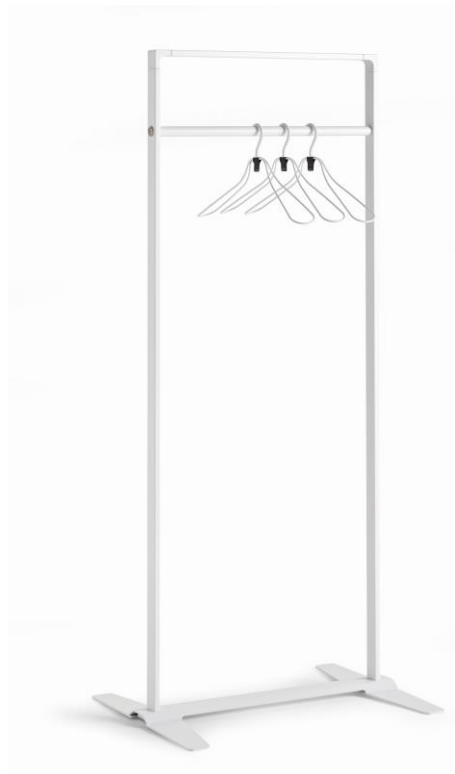

## Freestanding Coat Racks

**PC-P**

**PC-PT**

### Specifications & Finishes

Model	H x W x D	Shipping Weight	Product Description	Color / Finishes
ARNAGE PC-P	66 15/16 x 28 3/16" x 21 5/8"	35 lbs.	Steel floor rack with hanger rod	White, Black, Silver or Sand
ARNAGE PC-PT	72 1/4" x 28 3/16" x 21 5/8"	40 lbs.	Steel floor rack with hanger rod and shelf	White, Black, Silver or Sand
ARNAGE SR	3" x 28 3/16" x 21 5/8"	10 lbs.	Optional caster base for use on PC-P and PC-PT units	White, Black, Silver or Sand