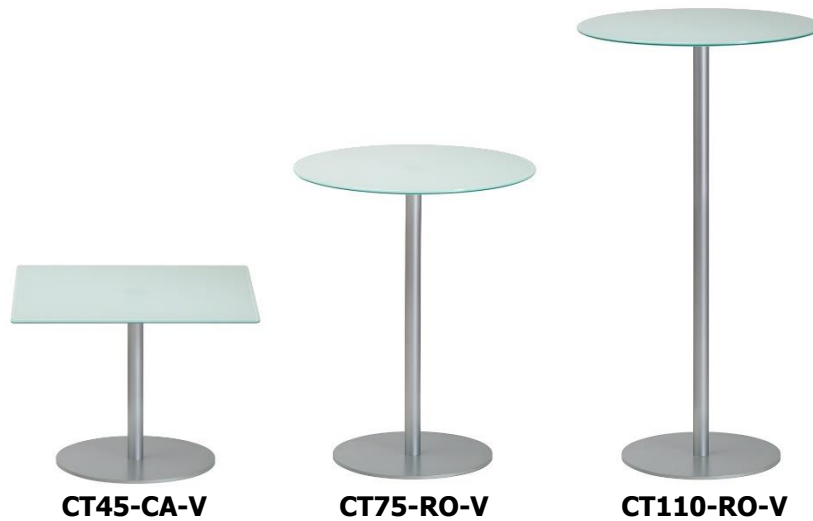

COOLTIME

Café & Occasional Tables

Specifications & Finishes

Model	H x W x D	Shipping Weight	Product Description	Color / Finishes
CT45-RO-V	17-3/4" x 23-5/8" round	37 lbs.	Low table with round glass top, round painted base	Top in Natural glass; base and column in Silver, Black or White
CT45-CA-V	17-3/4" x 23-5/8" x 23-5/8"	46 lbs.	Low table with square glass top, square painted base	Top in Natural glass; base and column in Silver, Black or White
CT75-RO-V	29-9/16" x 23-5/8" round	38 lbs.	Medium height table with round glass top, round painted base	Top in Natural glass; base and column in Silver, Black or White
CT75-CA-V	29-9/16" x 23-5/8" x 23-5/8"	47 lbs.	Medium height table with square glass top, round painted base	Top in Natural glass; base and column in Silver, Black or White
CT110-RO-V	43-3/8" x 23-5/8" round	39 lbs.	High table with round glass top, round painted base	Top in Natural glass; base and column in Silver, Black or White
CT110-CA-V	43-3/8" x 23-5/8" x 23-5/8"	48 lbs.	High table with square glass top, round painted base	Top in Natural glass; base and column in Silver, Black or White
BASE-SR1	19-11/16" round	28 lbs.	Optional larger base for use on CT110x2	Silver, Black or White
BASE-SR2	19-11/16" round	46 lbs.	Optional larger, heavier base for use on CT110x2	Silver, Black or White

For CT110 high tables, optional larger base (SR1) or larger, heavier base (SR2) can be substituted for standard base.