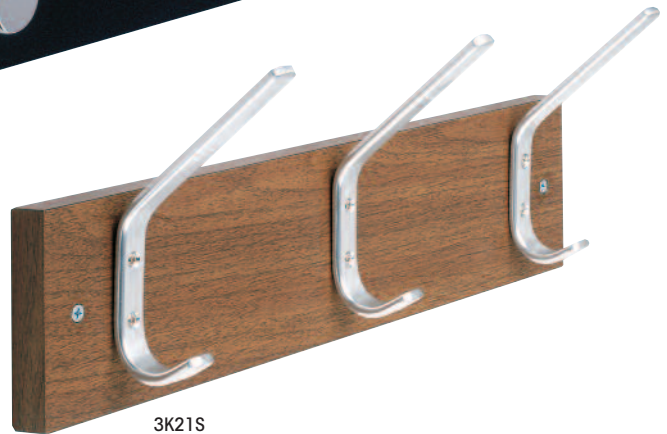

K50 AND K55 COAT KNOBS

Die cast knobs in Polished Chrome (C), Brushed Chrome (BC), Polished Brass (PB) and powder coated (N) finishes of Black, Blueberry, Sandstone or Evergreen.

K50/FM AND K55/FM FRONT MOUNT COAT KNOBS

Die cast coat knobs in Polished Chrome (C), Brushed Chrome (BC), Polished Brass (PB) and powder coated (N) finishes of Black, Blueberry, Sandstone or Evergreen. FM hooks feature front mount screws for mounting directly to wall or door.

K21 ALUMINUM COAT HOOKS

Aluminum coat hooks are available in Polished Chrome (C), Bronze (B) and Silver Anodized (S) finish as well as powder coated (N) finishes of Blueberry, Evergreen, Sandstone or Black. Can be mounted directly on wall or door or to laminate panel.

K25 ALUMINUM COAT HOOKS

Aluminum coat hooks are available in Polished Chrome (C), Bronze (B) and Silver Anodized (S) finish as well as powder coated (N) finishes of Blueberry, Evergreen, Sandstone or Black. Can be mounted directly on wall or door or to laminate panel.

NATURAL COLOR FINISHES

K15 NYLON COAT HOOK

Black nylon hook mounts directly to wall or door or to laminate panel.

K41ST STAINLESS STEEL HOOK

Satin stainless steel finish for mounting to wall, door or panel. K41ST hooks can be mounted on laminate panel or on a stainless steel panel. See below.

K71C UTILITY HOOK

Steel single prong utility coat hook in Polished Chrome finish.

LAMINATE HOOK PANELS

Most hooks can be mounted to laminate panels. 2K, two hook (4" x 12"), 3K, three hook (4" x 18") and 4K, four hook (4" x 34") configurations are available in plastic laminate finishes of Mahogany, Black, Victorian Cherry, Walnut, Oak or Featherstone Gray.

LAMINATE FINISHES

STAINLESS STEEL HOOK PANELS

Two, three or six Model K41ST stainless steel hooks mounted to stainless steel panel.

K73 HOOK