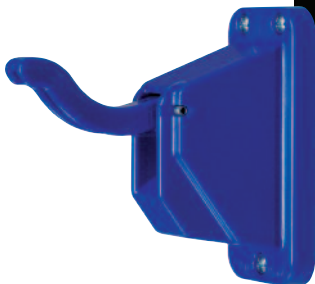

K315

K320

HH-1

MANHATTAN-1

Constructed of injected polypropylene and finished in Anthracite or lined in Black or Brown imitation leather. Hook is fixed to an anthracite wall mounted support.

MANHATTAN-1

FLO-01