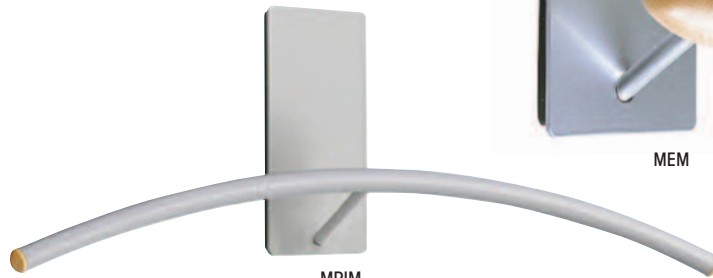

MAGNETIC HOOKS & HANGERS

MKM

Single hook with magnetic black metal back plate features ABS plastic hook in Black, Gray, Red, Blue or Yellow.

HOOK FINISHES

MEM

Single hook with magnetic back plate in Black or Silver finish. Knob in Beech, Ash or Wengue wood or in Orange, Burgundy, Blue, Green, Black or White lacquer finish.

MYIM

Single hook with magnetic back plate and hook in Black or Silver finish.

MYAM

Single hook with magnetic back plate in Black or Silver finish. Hooks in Black or Silver ABS plastic or in Blue, Smoke or Red polycarbonate plastic finish.

MPIM

Magnetic hanger in Black or Silver finish.

FARGO FPM

FPM + 1 FAH – magnetic hook with anti-theft coat hanger.

FPM + 1 FPE – magnetic hook with open hook coat hanger

MPIM