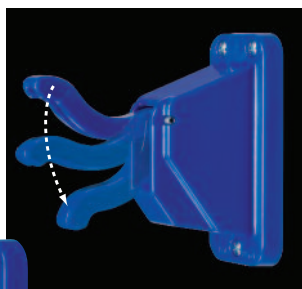

K315

K320

HH-1

MANHATTAN-1

Constructed of injected polypropylene and finished in Anthracite or lined in Black or Brown imitation leather. Hook is fixed to an anthracite wall mounted support.

MANHATTAN-1

FLO-01