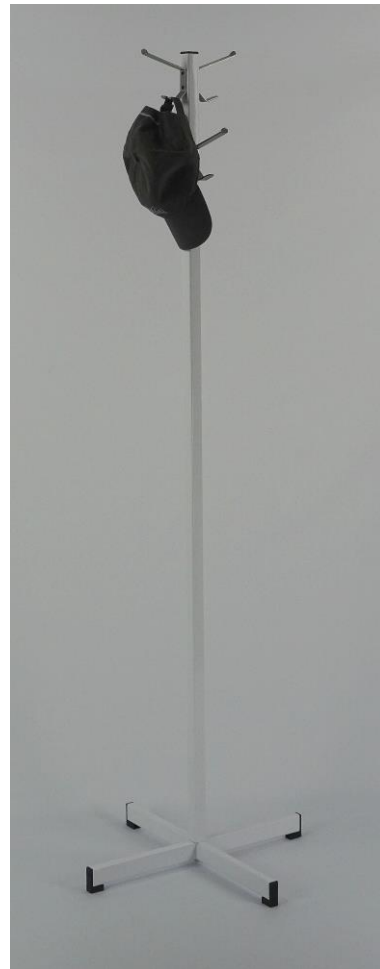

## Personal Costumers

PC-4K

PC-4H

PC-4K

### Specifications & Finishes

Model	H x W x D	Shipping Weight	Product Description	Color / Finishes
PC-4K	68 1/2" x 21 1/2" x 21 1/2"	9 lbs.	Hook style costumer	Medium Grey, White or Black with Stainless Steel Hooks
PC-4H	60" x 21 1/2" x 21 1/2"	11 lbs.	Hanger style costumer	Medium Grey, White or Black with four Charcoal Grey Hangers