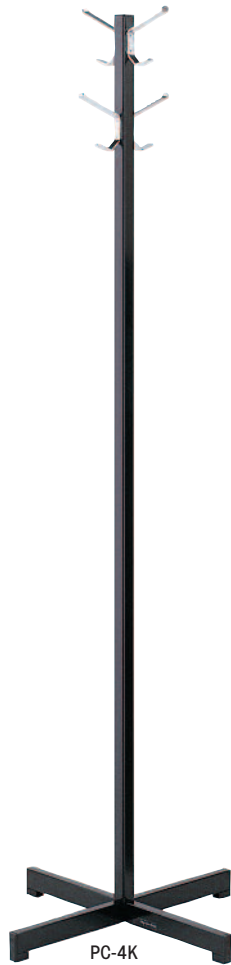

PERSONAL COSTUMERS

PC-4K COSTUMER

Four stainless steel hooks on Black, Medium Gray or Sandstone powder coated steel base and post.

PC-4C COSTUMER

Polished chrome finish. Four chrome K21C coat hooks.

PC-4H COSTUMER

Four molded mini-hook hangers on Black, Medium Gray or Sandstone powder coated steel base and post.

LCT COSTUMER

Black steel costumer features eight plastic coat knobs, four auxiliary hooks and four umbrella holders

LCT-C Chrome (not shown)

Chrome plated Steel post and base with eight plastic coat knobs, four auxiliary hooks and four umbrella holders in black.

EWC-4K WOOD COSTUMER

Natural solid hardwood construction in Oak, Mahogany or Victorian Cherry finish. Choose contemporary or traditional base. Includes four anodized aluminum hooks in your choice of four finishes. Adjustable glides included.

EWC-4H WOOD COSTUMER

Natural solid hardwood construction in Oak, Mahogany or Victorian Cherry finish. Choose contemporary or traditional base. Includes four matching wood hangers and adjustable glides.