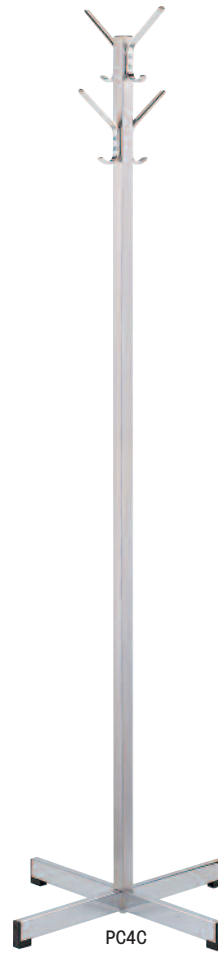

PC-4K COSTUMER

Four stainless steel hooks on Black, Medium Gray or Sandstone powder coated steel base and post.

PC-4C COSTUMER

Polished chrome finish. Four chrome K21C coat hooks.

PC-4H COSTUMER

Four molded mini-hook hangers on Black, Medium Gray or Sandstone powder coated steel base and post.

LCT COSTUMER

Black steel costumer features eight plastic coat knobs, four auxiliary hooks and four umbrella holders

LCT-C Chrome (not shown)

Chrome plated Steel post and base with eight plastic coat knobs, four auxiliary hooks and four umbrella holders in black.

EWC-4K WOOD COSTUMER

Natural solid hardwood construction in Oak, Mahogany or Victorian Cherry finish. Choose contemporary or traditional base. Includes four anodized aluminum hooks in your choice of four finishes. Adjustable glides included.

EWC-4H WOOD COSTUMER

Natural solid hardwood construction in Oak, Mahogany or Victorian Cherry finish. Choose contemporary or traditional base. Includes four matching wood hangers and adjustable glides.

PC4C