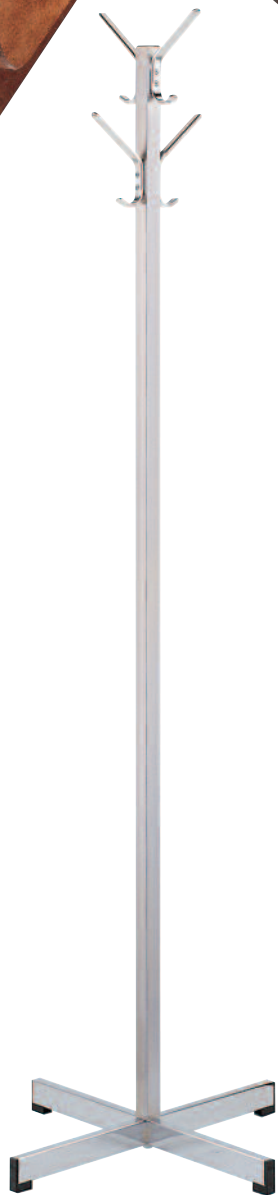

PERSONAL COSTUMERS

PC-4K COSTUMER

Four stainless steel hooks on Black, Medium Gray or Sandstone powder coated steel base and post.

PC-4C COSTUMER

Polished chrome finish. Four chrome K21C coat hooks.

PC-4H COSTUMER

Four molded mini-hook hangers on Black, Medium Gray or Sandstone powder coated steel base and post.

LCT COSTUMER

Black steel costumer features eight plastic coat knobs, four auxiliary hooks and four umbrella holders

LCT-C Chrome (not shown)

Chrome plated Steel post and base with eight plastic coat knobs, four auxiliary hooks and four umbrella holders in black.

EWC-4K WOOD COSTUMER

Natural solid hardwood construction in Oak, Mahogany or Victorian Cherry finish. Choose contemporary or traditional base. Includes four anodized aluminum hooks in your choice of four finishes. Adjustable glides included.

EWC-4H WOOD COSTUMER

Natural solid hardwood construction in Oak, Mahogany or Victorian Cherry finish. Choose contemporary or traditional base. Includes four matching wood hangers and adjustable glides.