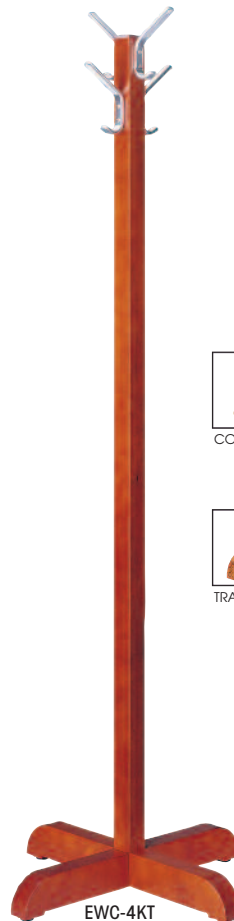

PERSONAL COSTUMERS

PC-4K COSTUMER

Four stainless steel hooks on Black, Medium Gray or Sandstone powder coated steel base and post.

PC-4C COSTUMER

Polished chrome finish. Four chrome K21C coat hooks.

PC-4H COSTUMER

LCT-C Chrome (not shown)

Chrome plated Steel post and base with eight plastic coat knobs, four auxiliary hooks and four umbrella holders in black.

EWC-4K WOOD COSTUMER

Natural solid hardwood construction in Oak, Mahogany or Victorian Cherry finish. Choose contemporary or traditional base. Includes four anodized aluminum hooks in your choice of four finishes. Adjustable glides included.

EWC-4H WOOD COSTUMER

Natural solid hardwood construction in Oak, Mahogany or Victorian Cherry finish. Choose contemporary or traditional base. Includes four matching wood hangers and adjustable glides.

PC-4K

PC4C

PC4H

LCT

EWC-4KT

CONTEMPORARY BASE

TRADITIONAL BASE

EWC-4HC