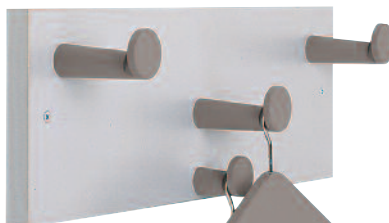

PC550 EXECUTIVE WALL COSTUMER

Walnut, Oak, Mahogany, Victorian Cherry or Black laminate panel with two matching wood hangers and polished chrome hardware.

PC550N WALL COSTUMER

Featherstone Gray, Antique White, Oak, Walnut, Mahogany, Victorian Cherry or Black laminate panel. Hooks in Sandstone or Black powder coat finish. Hangers in Oak, Walnut, Mahogany, Victorian Cherry, Black or Sandstone finish.

PC-105H OVER PANEL COSTUMER

One metal hook with molded hanger. Fits panels 1-1/2" to 2-1/2" thick. Black or Charcoal Gray powder coat finish. Model PC205H also available for panels 2-1/2"-3-1/2" thick.

PC-106H OVER PANEL COSTUMER

Two metal hooks with two molded hangers. Fits panels 1-1/2" to 2-1/2" thick. Black or Charcoal Gray powder coat finish. Model PC-206H also available, fits panels 2-1/2" to 3-1/2" thick.

PC107H WALL OR DOOR COSTUMER

Two metal hooks with two molded hangers in Sandstone, Black or Charcoal Gray powder coated steel finish. Also available in Polished or Brushed Chrome.

PC-108H OVER DOOR COSTUMER

Fits standard 1-3/4" thick doors. Secures firmly to door without holes. Two metal hooks and two molded hangers in Black or Charcoal Gray powder coated steel finish. Longer length also available.

HANG-1 COSTUMER

Aluminum wall mounted rack with three transparent or smoke colored rotating hooks.

PC550N

POWDER COAT COLORS

LAMINATE FINISHES