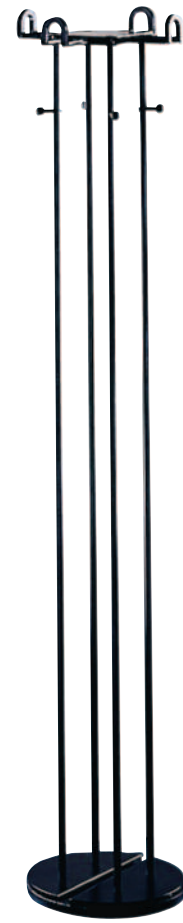

EWC-4H WOOD COSTUMER

Natural solid hardwood construction in Oak, Mahogany or Victorian Cherry finish. Choose contemporary or traditional base. Includes four matching wood hangers and adjustable glides.

PC-4K

PC4C

PC4H

LCT

EWC-4KT

CONTEMPORARY BASE

TRADITIONAL BASE

EWC-4HC

HANG -2

Costumer with Aluminum post, round Black base and 5 rotating transparent or smoke colored hooks. Hooks are height adjustable on post. Optional Model Hang-4 umbrella accessory in Aluminum finish can be added.

COMPLEMENTS 1

COMPLEMENTS 3

COMPLEMENTS 4

COMPLEMENTS 5

MANHATTAN

HANG

PC550 EXECUTIVE WALL COSTUMER

Walnut, Oak, Mahogany, Victorian Cherry or Black laminate panel with two matching wood hangers and polished chrome hardware.